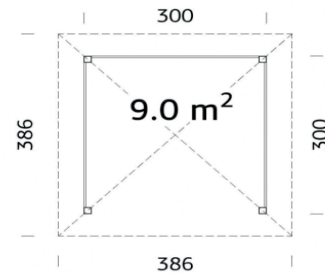

300 x 300cm

N/A

21.9m³

9.0m²

N/A

N/A

Option

19mm

N/A

FULL SPECIFICATION

CABIN SIZE:	300 x 300cm x 323cm
WALL THICKNESS:	N/A
VOLUME:	21.9m³
AREA:	9.0m²
DOOR OPENING:	N/A
WINDOW OPENING:	N/A
FLOORS BOARDS:	Option
ROOF BOARDS:	19mm
ROOF OVERHANG:	N/A
UNDER PLANNING:	No